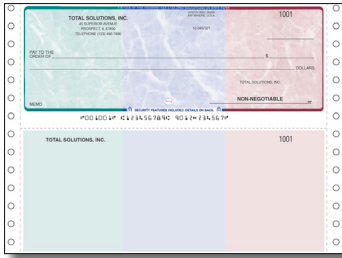

STANDARD CONTINUOUS CHECKS

Standard Continuous Checks

Our Standard Continuous Check program helps your office flow easier. Choose from a few simple options such as background color and layout style.

We *guarantee* our Standard Continuous Checks to be compatible with today's most popular software packages. Naturally, only the best materials are used, and we follow exact bank processing requirements. Choose our Standard Continuous products for these other great benefits:

12 FREE Security Features

- **Quantities:** Start at 250
- **Sizes:** 9½" x 7" or 9½" x 3½"
- **Pantograph Styles/Colors:** **Linen** (gray, hunter green, tan, blue, burgundy) **Marble** (teal, reflex blue, burgundy)
- **Border:** Warning band border with padlock icon
- **Parts:** Available in up to 3 parts (white, canary, pink)
- **Paper:** See chart below
- **Imprint:** Black ink only
- **Production:** 5 working days

Single and Double Window Envelopes

Paper Features

	1 Part	2 Parts	3 Parts
1st Part	24# Appleton	26# Appleton CB	26# Appleton CB
2nd Part		15# Canary CF	17# Canary CFB
3rd Part			15# Pink CF