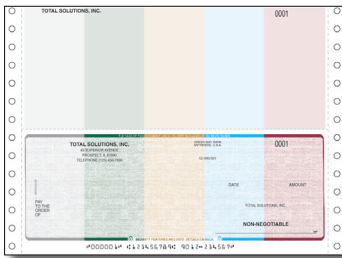

STANDARD CONTINUOUS CHECKS

Standard Continuous Checks

Our Standard Continuous Check program helps your office flow easier. Choose from a few simple options such as background color and layout style.

We *guarantee* our Standard Continuous Checks to be compatible with today's most popular software packages. Naturally, only the best materials are used, and we follow exact bank processing requirements. Choose our Standard Continuous products for these other great benefits:

12 FREE Security Features

- **Quantities:** Start at 250
- **Sizes:** 9½" x 7" or 9½" x 3½"
- **Pantograph Styles/Colors:** **Linen** (gray, hunter green, tan, blue, burgundy) **Marble** (teal, reflex blue, burgundy)
- **Border:** Warning band border with padlock icon
- **Parts:** Available in up to 3 parts (white, canary, pink)
- **Paper:** See chart below
- **Imprint:** Black ink only
- **Production:** 5 working days

Single and Double Window Envelopes

Paper Features

	1 Part	2 Parts	3 Parts
1st Part	24# Appleton	26# Appleton CB	26# Appleton CB
2nd Part		15# Canary CF	17# Canary CFB
3rd Part			15# Pink CF